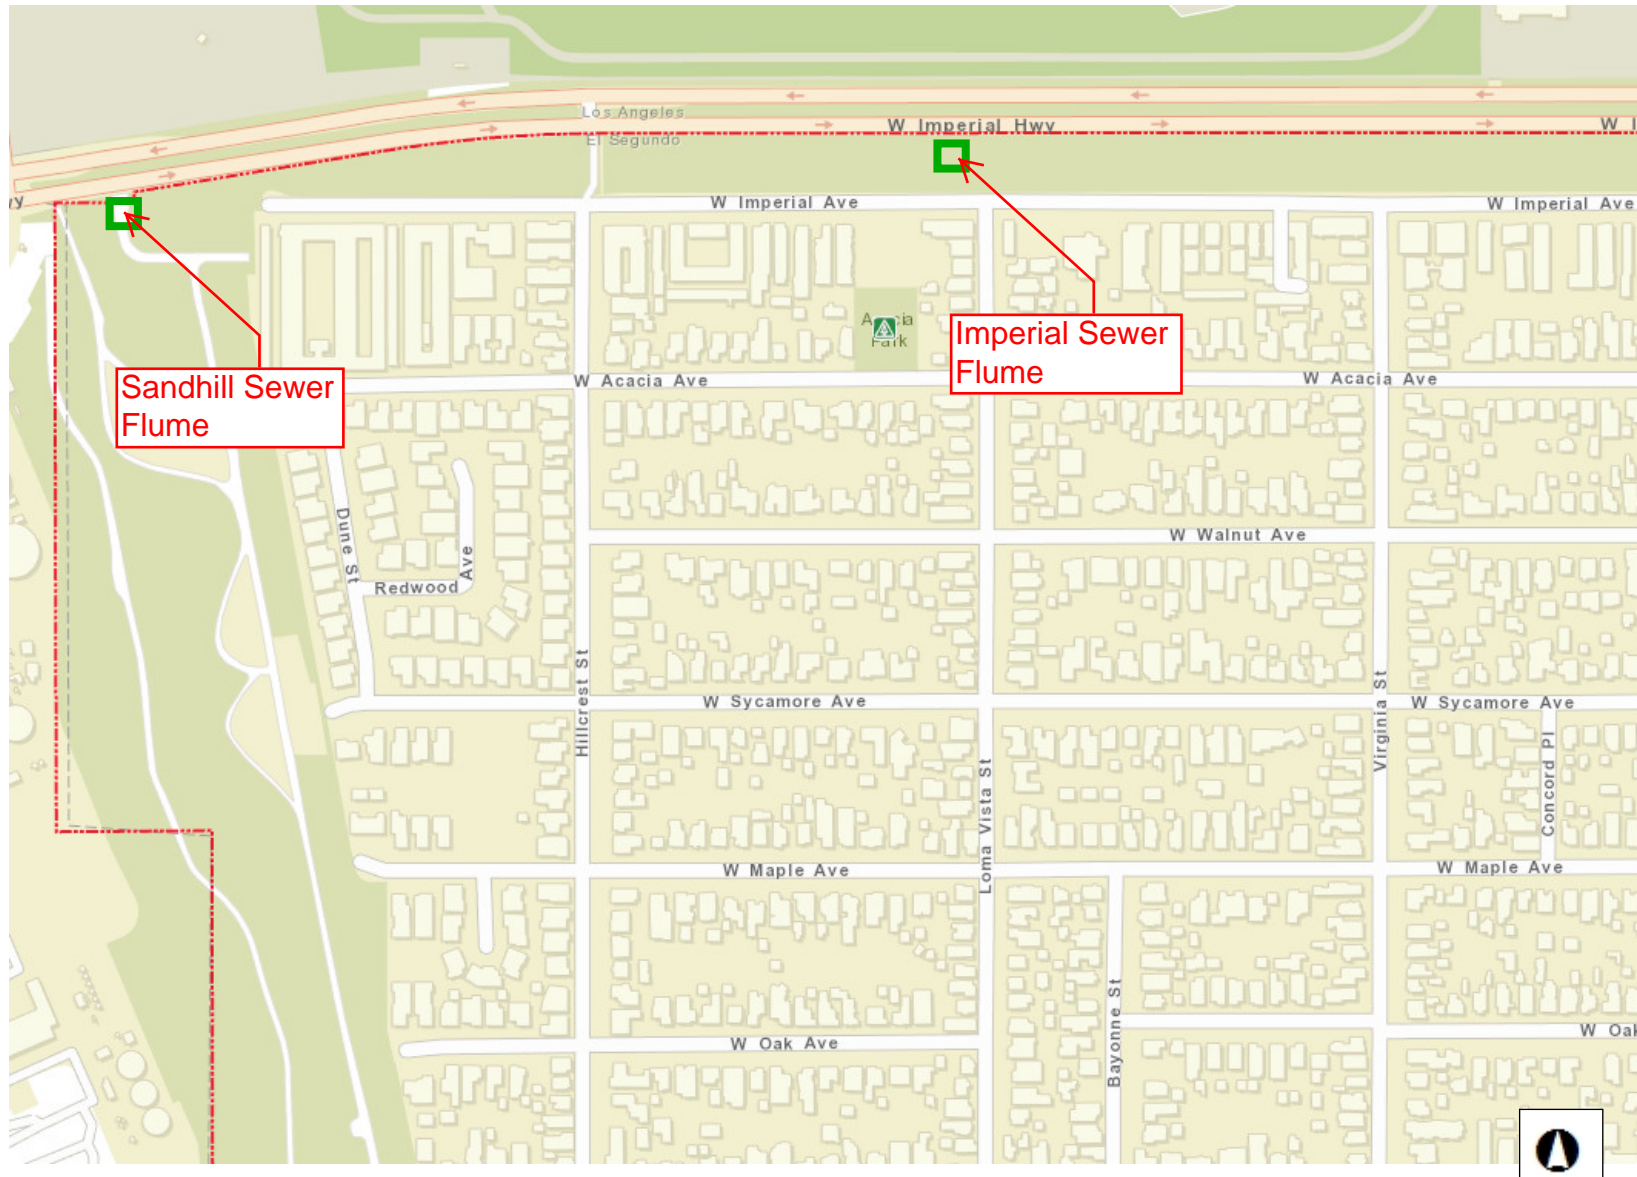

# PW 22-16 Imperial Sewer Flume and Sand Hill Sewer Flume Rehabilitation Project Location Map

Sandhill Sewer Flume

Imperial Sewer Flume

*DISCLAIMER: The information shown on this map was compiled from different GIS sources. The land base and facility information on this map is for display purposes only and should not be relied upon without independent verification as to its accuracy. The City of El Segundo will not be held responsible for any claims, losses or damages resulting from the use of this map.*