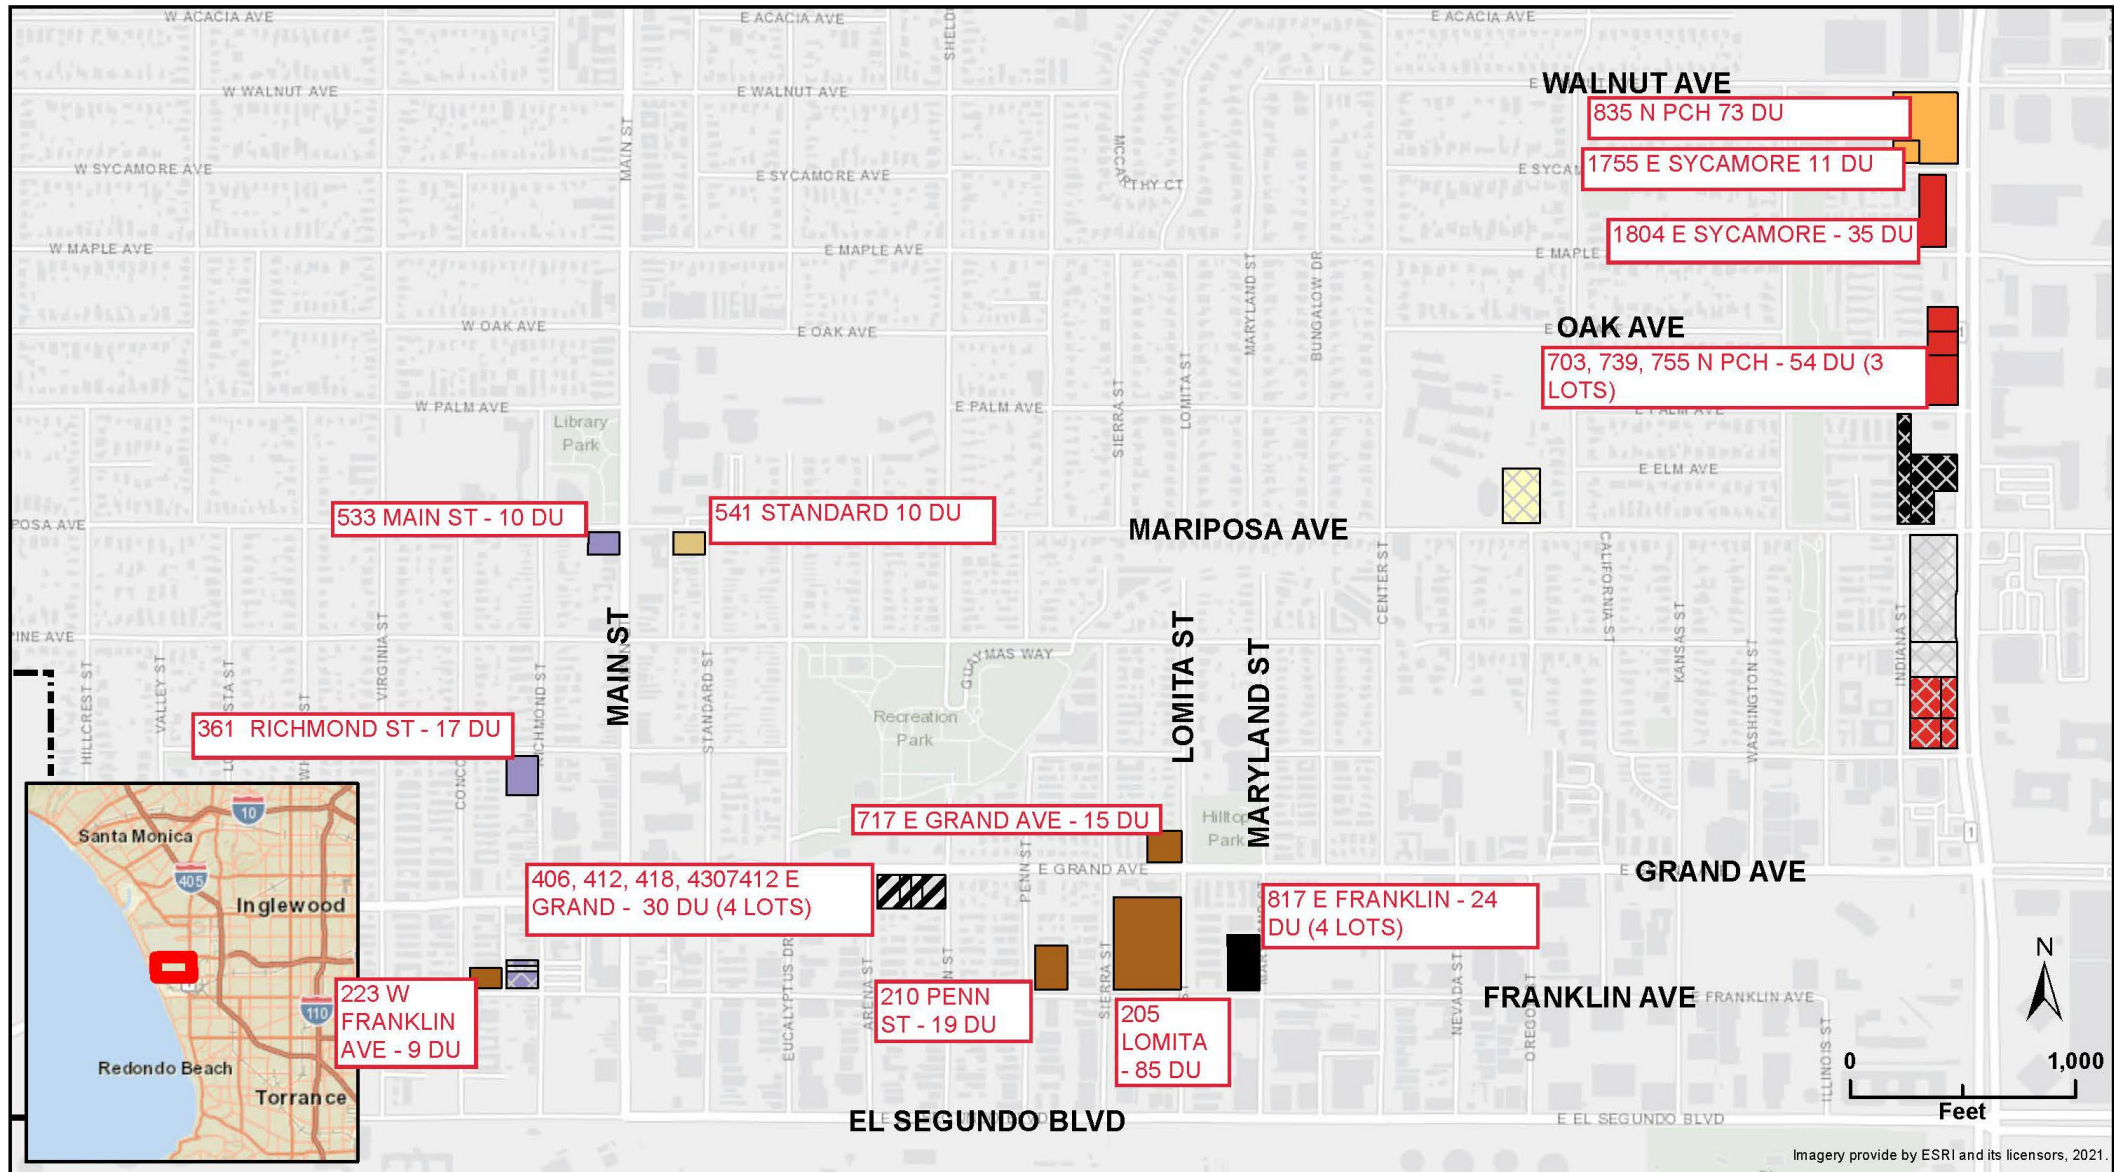

Potential New Housing Site Locations

Total 665 DU (35% Buffer)

Imagery provide by ESRI and its licensors, 2021.

Downtown and Grand Avenue Sites

Imagery provide by ESRI and its licensors, 2021.

Sites west of PCH

Sites Map with Addresses

Total 665 DU (35% Buffer)