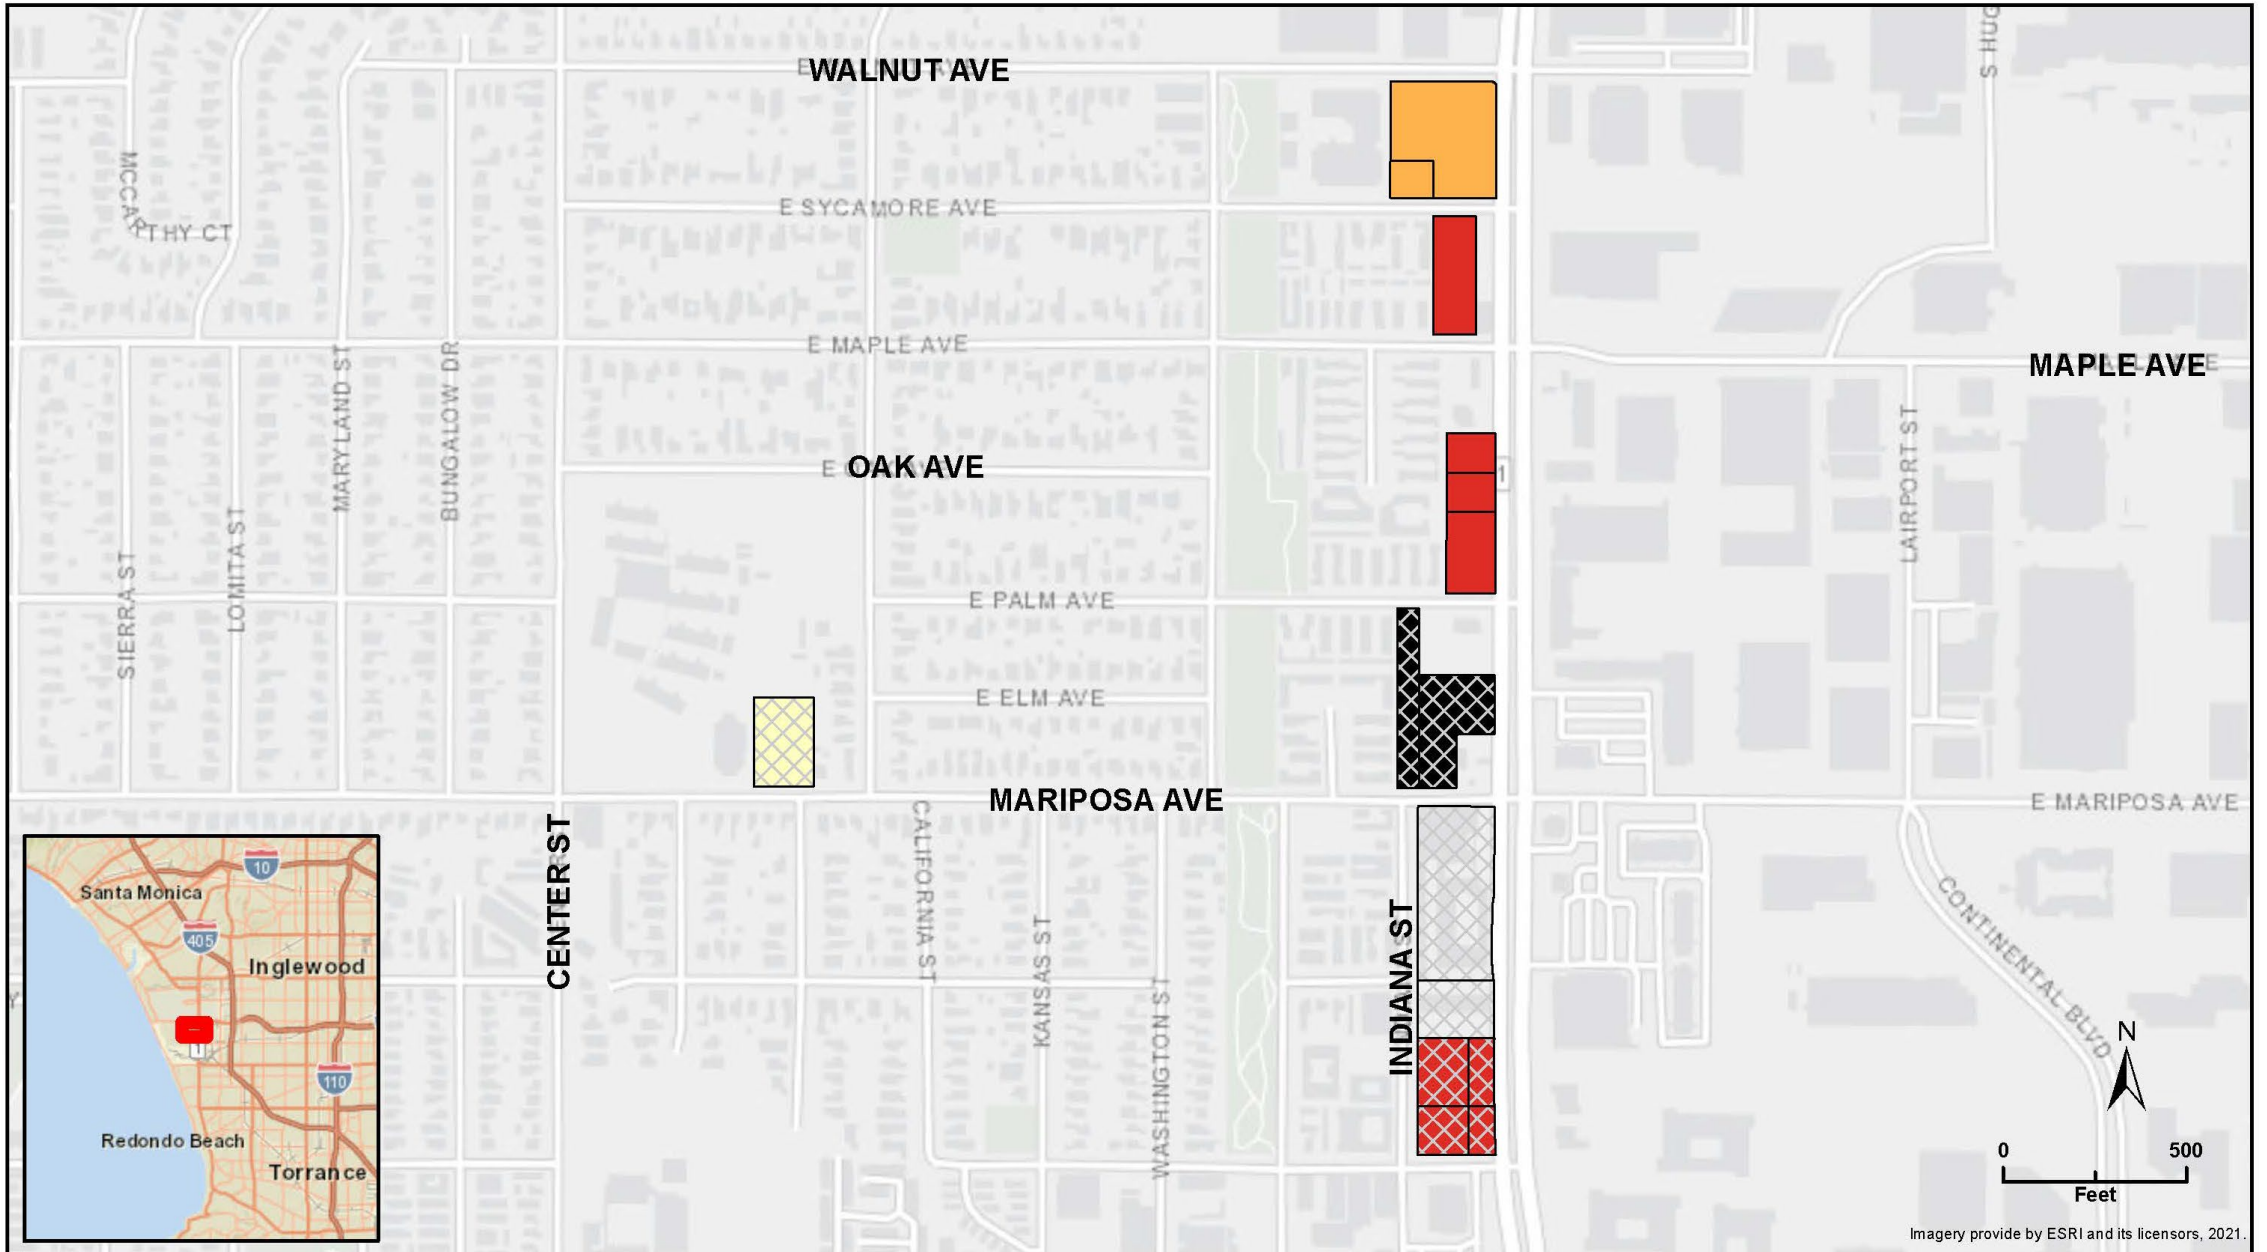

Potential New Housing Site Locations

Total 665 DU (35% Buffer)

Imagery provide by ESRI and its licensors, 2021.

Downtown and Grand Avenue Sites

Imagery provide by ESRI and its licensors, 2021.

Sites west of PCH

Sites Map with Addresses

Total 665 DU (35% Buffer)