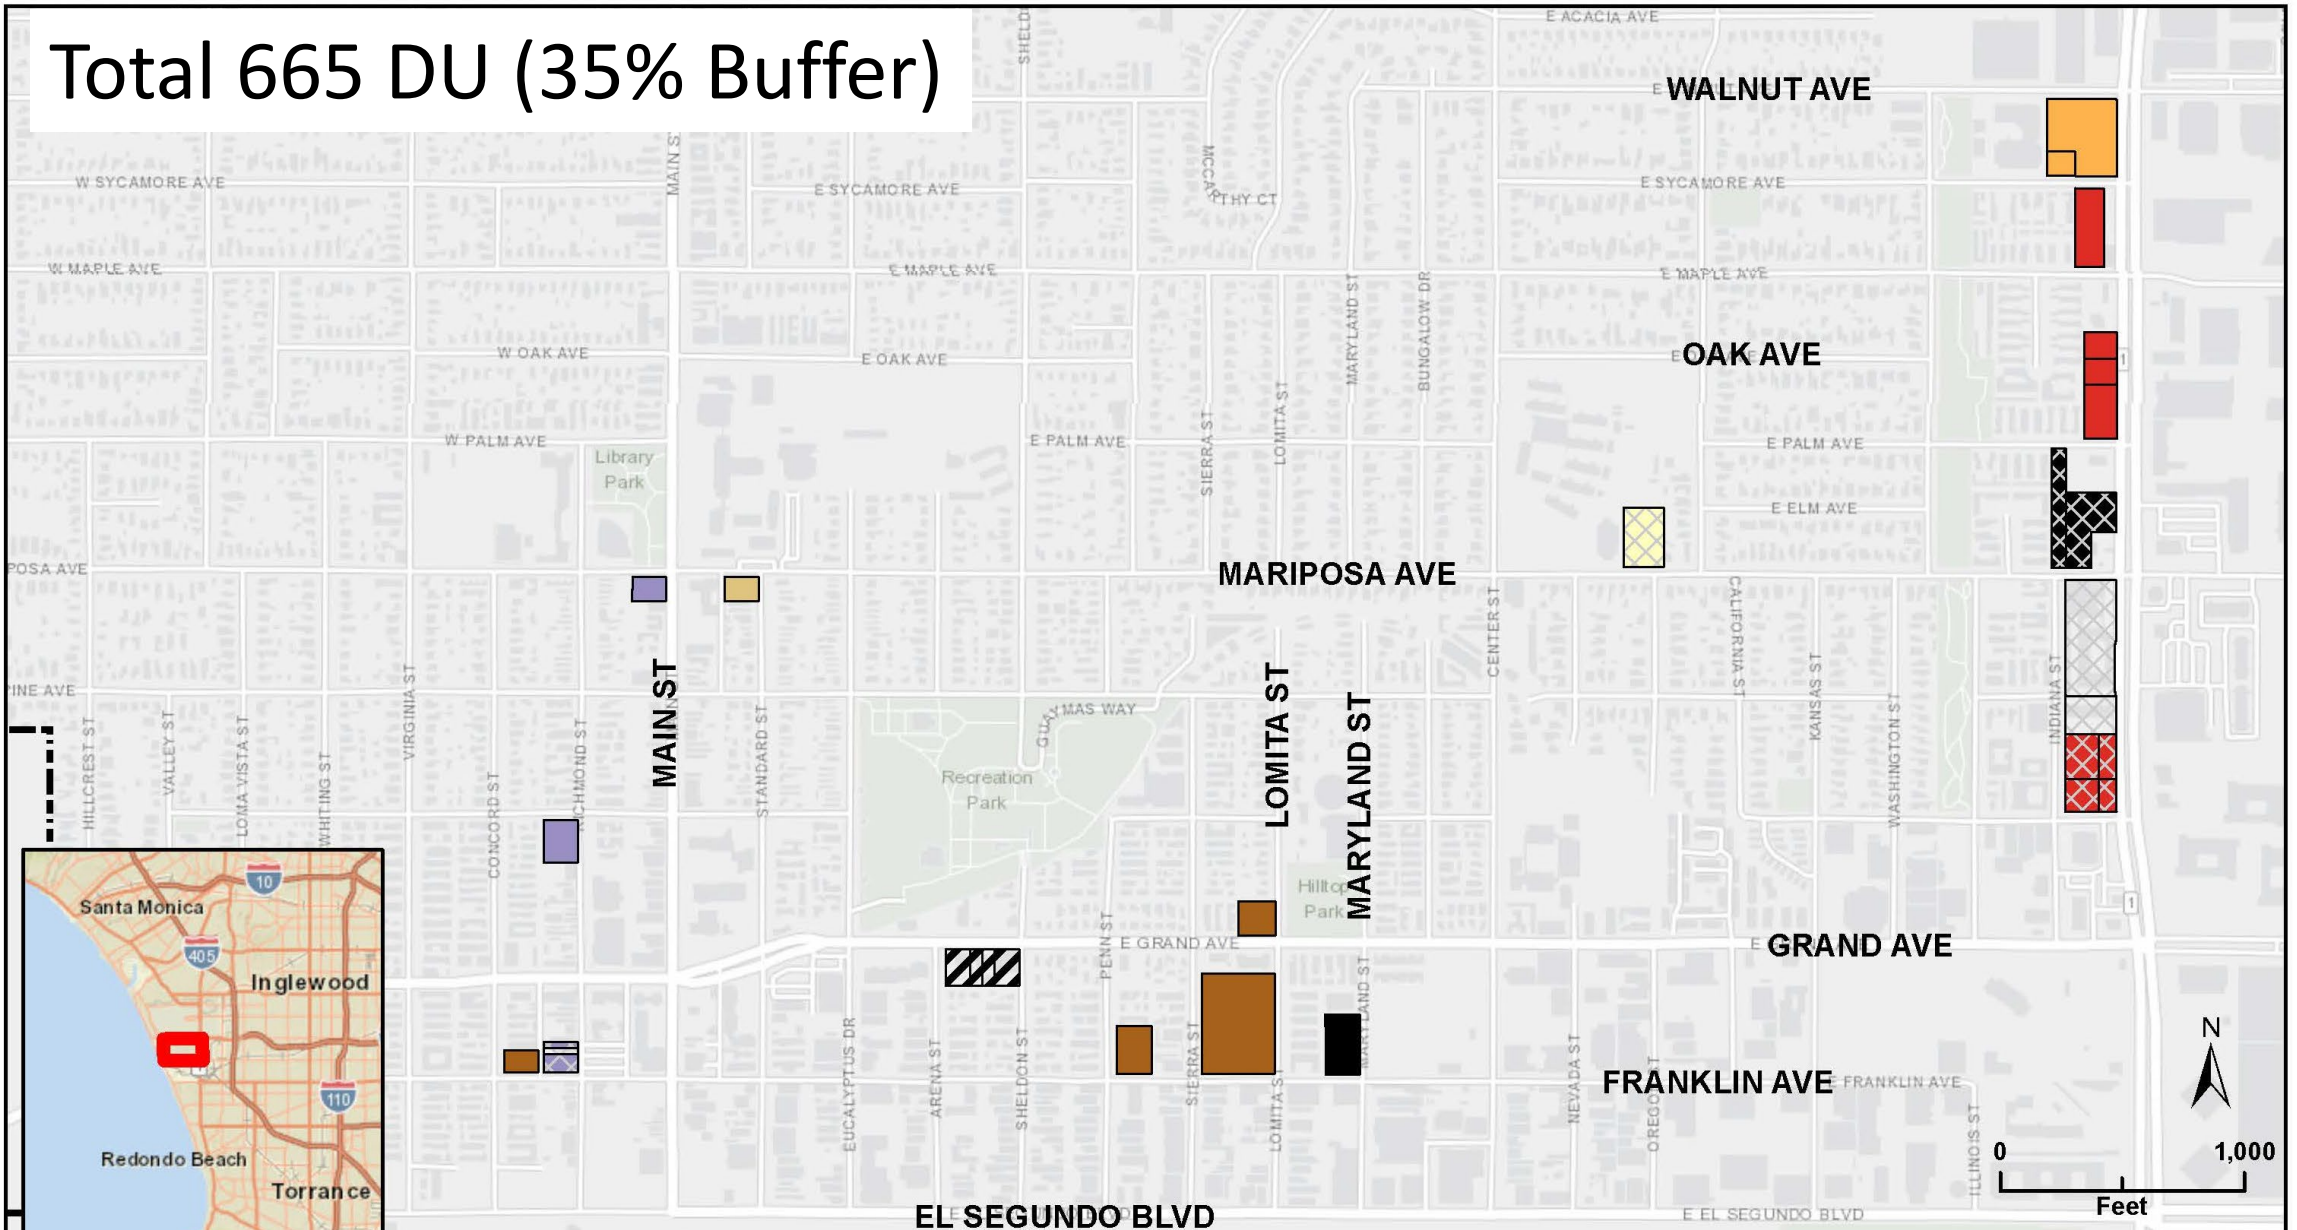

Potential New Housing Site Locations

Total 665 DU (35% Buffer)

Imagery provide by ESRI and its licensors, 2021.

Downtown and Grand Avenue Sites

Imagery provide by ESRI and its licensors, 2021.

Sites west of PCH

Sites Map with Addresses

Total 665 DU (35% Buffer)