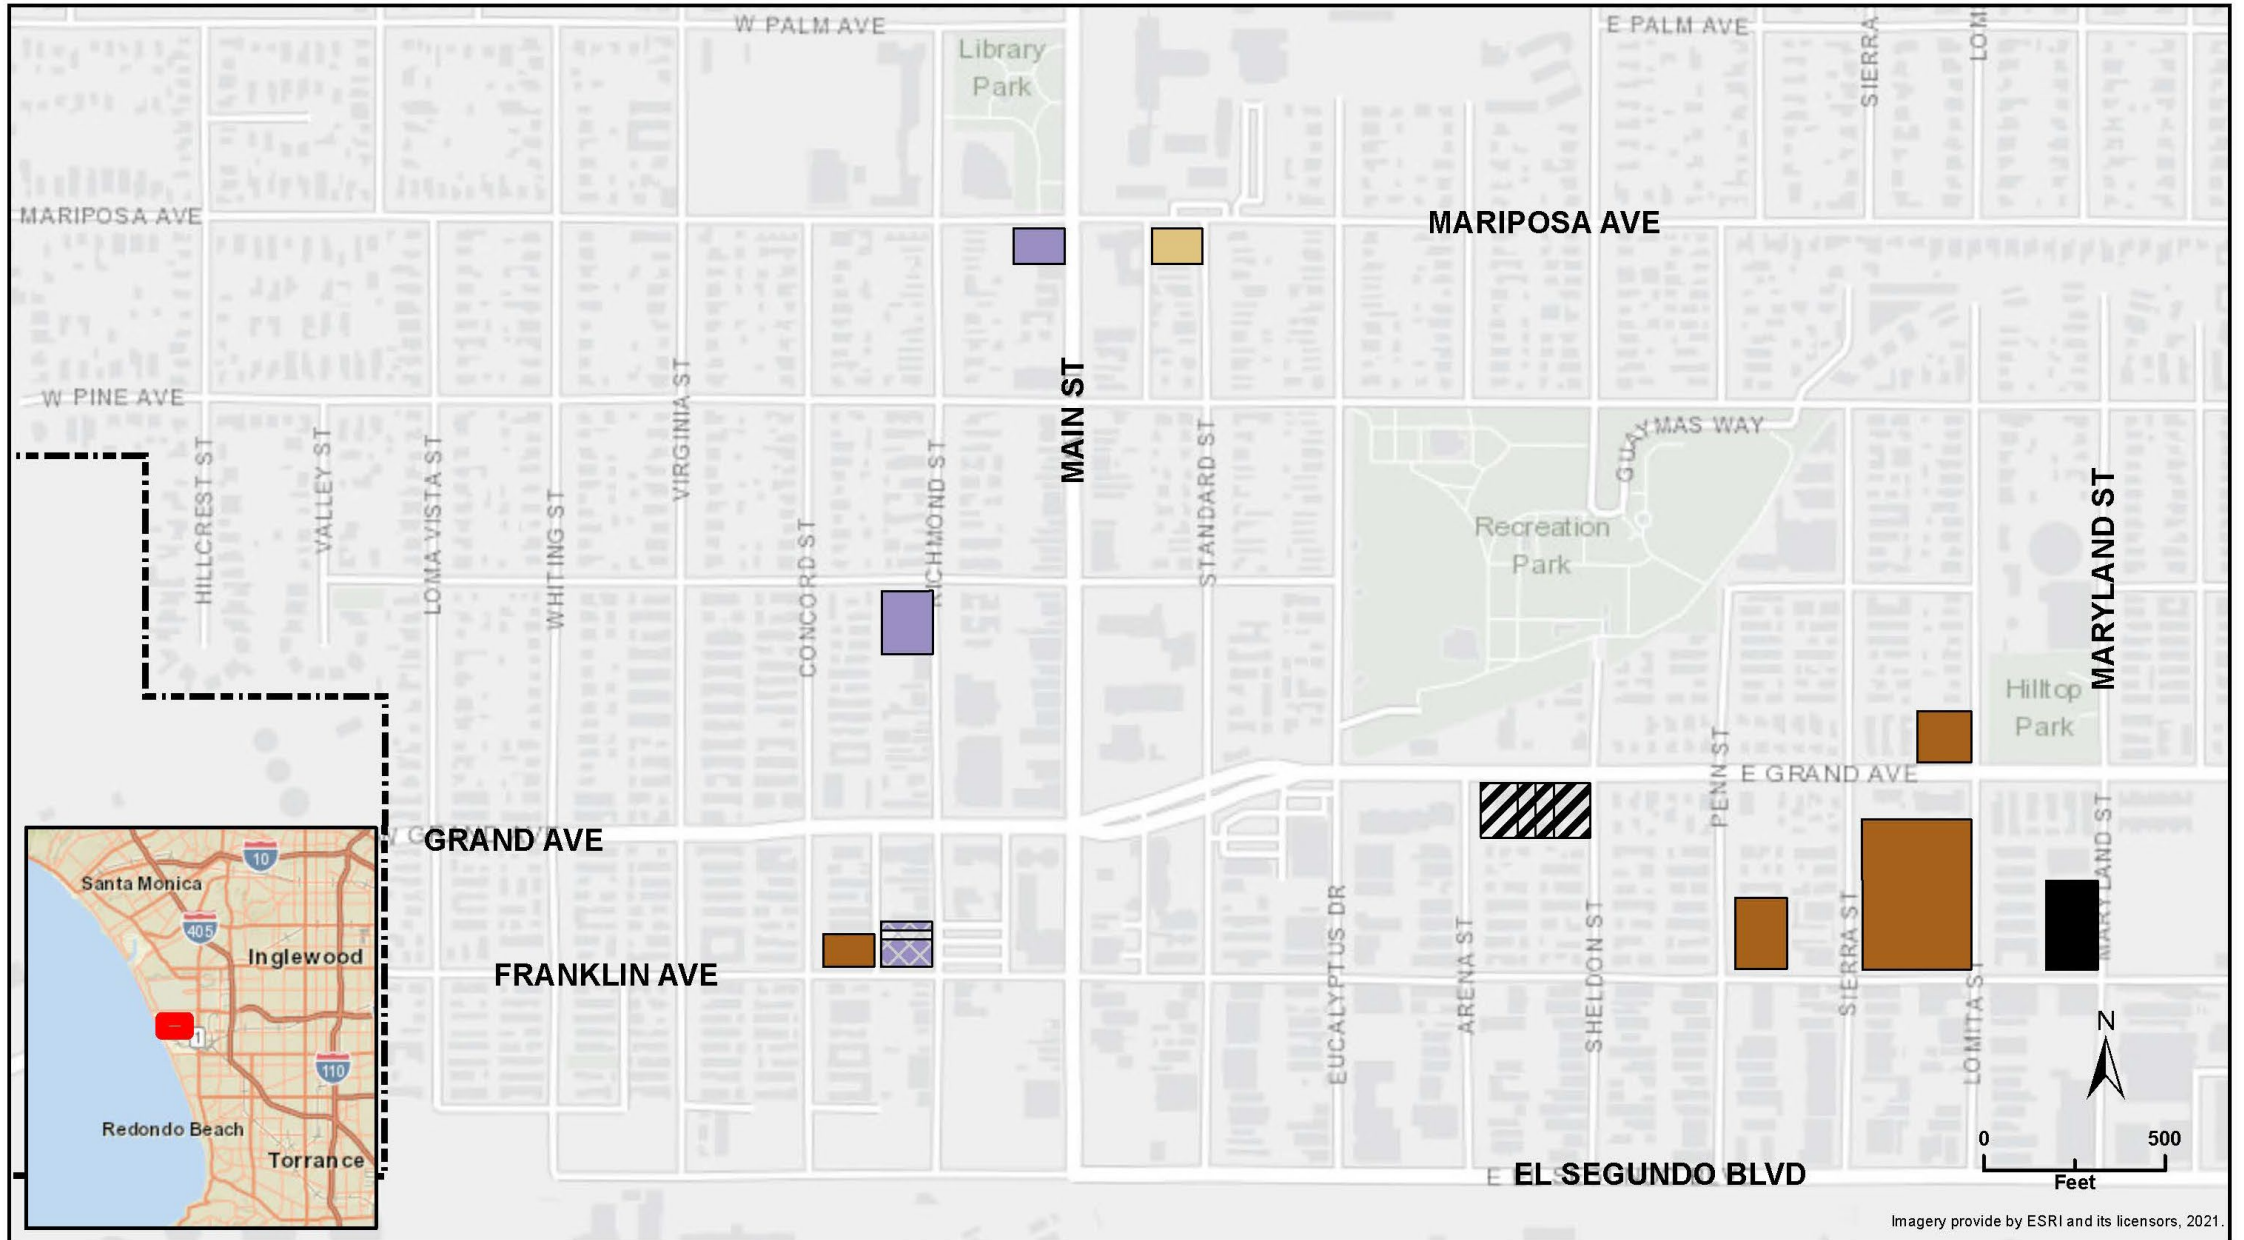

Potential New Housing Site Locations

Total 665 DU (35% Buffer)

Imagery provide by ESRI and its licensors, 2021.

Downtown and Grand Avenue Sites

Imagery provide by ESRI and its licensors, 2021.

Sites west of PCH

Sites Map with Addresses

Total 665 DU (35% Buffer)